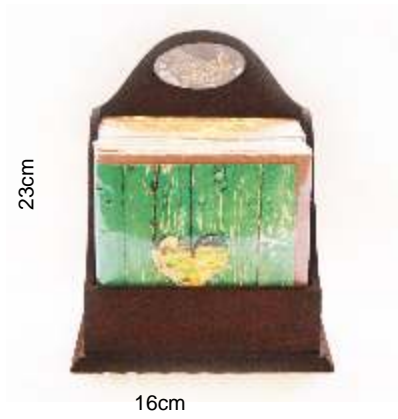

Display Stands

"Big Cards small stand"
-holds 20 big cards
-R200 per stand

30cm

27cm

"Small Cards Small stand"
-holds 75 small cards
-R250 per stand

"Small Cards Medium stand"
-holds 150 small cards
-R400 per stand

"Small cards Large counter stand"
-holds 200 small cards
-R1000 per stand

60cm

50cm

"Small Cards Large free standing"
-holds 200 small cards
-R1600 per stand

36cm

"Big Cards Large free standing"
-holds 80 big cards
-R1600 per stand

32cm

1.2m

36cm

30cm